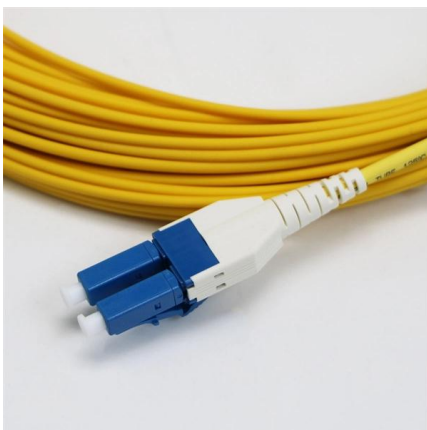

FTB-SC8-WOPA type fibre optic terminal box is designed for FTTx application, which is cable to meet at least 8 users requirements. It can help splicing, splitting,

8 Core NAP ODP FTB FTTH 3 Inlet Fiber Access

The 8 port Fiber Distribution Box is sturdy in structure, lightweight in size, and

Indoor/Outdoor 8 Core Fiber Optic Termination Box

Our FAT-8T 8 core fiber optic termination box brings you seamless integration and efficiency to your FTTx network systems.