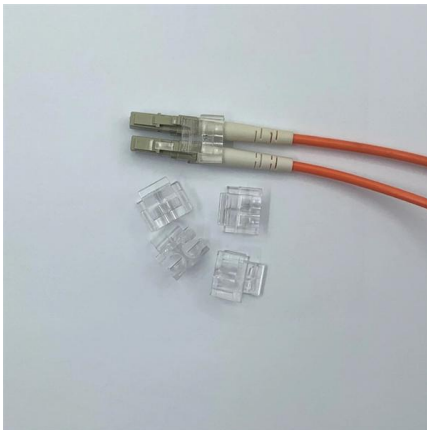

- ☒ IP65/IP55 OUTDOOR CABINET
- ☒ OUTDOOR CABINET WITH AIR CONDITIONER
- ☒ OUTDOOR ENERGY STORAGE CABINET
- ☒ 19 INCH