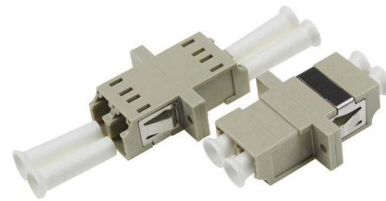

Malaysia Lighting Distribution Box Specifications

Malaysia Lighting Distribution Box Specifications

In-House DB , L.V. Control Sdn Bhd

Metal-clad Distribution Board DUVAL Metal-clad Distribution Board; is available in an extensive range of various series and sizes from light duty to heavy duty. The

Himel Metal Enclosure Distribution Box Brochure Sep 2023

Metal Clad Distribution Box & IP54 Metal Enclosures Reliable, affordable accessible

SLW Lighting - Lightings ? Wiring ? Fixtures ? Distribution

About Us We are a well established distributor of electrical and lighting products through an extensive network of wholesalers, retailers, lighting shops and online

Enclosure

CLIMASYS FORCED VENT. IP54 300M3/H 24V DC WITH OUTLET GRILLE AND FILTER G2.

Model and Specification of Explosion-Proof Distribution Box

Explosion-proof lighting distribution boxes and cabinets come in a variety of models. They vary in terms of materials, including metal and flame-retardant plastic; installation methods, such as

LSE Mild Steel Indoor Electrical Distribution Box , ESL

Protect your electrical components with our durable mild steel indoor electrical distribution box. Easy to install and corrosion-resistant. Perfect for home and