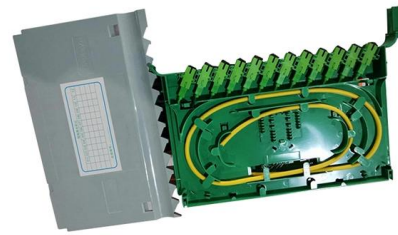

Malaysian Lighting Product Certification

This document discusses Malaysian third party testing and certification requirements for lighting products. It outlines the key regulatory bodies and laws governing electrical equipment in Malaysia.

Indoor/Outdoor Distribution Box GEB Enclosure Box Kuala Lumpur

BESTLITE ELECTRICAL SDN BHD - Indoor/Outdoor Distribution Box GEB Enclosure Box, BESTLITE ELECTRICAL SDN BHD as a wholesaler and supplier provides a complete range of electrical