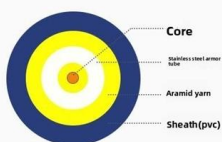

Armored optical cable

DISTRIBUTION BOXES Archives

Warom - BXM (D)53 Series Explosion-Proof Illumination Distribution Boxes (EX D E IIC)
Warom - BXM (D)8050 Series Explosion-Proof Illumination (Power)