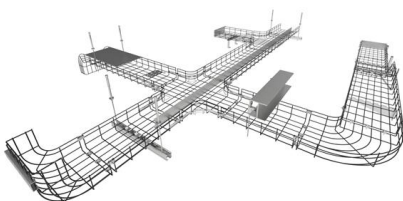

Cable tray

So, whether specifying a major new project, or simply refurbishing existing facilities, choose ABB cable tray to deliver the most effective, reliable and long lasting