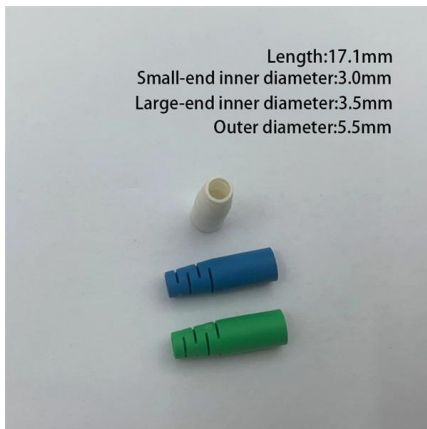

Butterfly-shaped leading-in optical cable

A technology for introducing optical cables and butterflies, applied in the directions of cables, optics, light guides, etc., can solve the problems that optical cables cannot meet the new needs of users, high