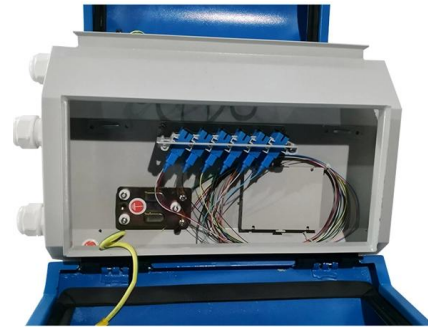

FTTH Butterfly Optic Cables: A Comprehensive Guide

Butterfly optic cables are widely used in residential FTTH installations. In today's digital age, households rely heavily on high-speed internet for activities such as streaming high-definition

WO2019114488A1

The high requirements of various major operators for the utilization of a pipeline are met and also the actual service life of the air-blowing butterfly-shaped optical cable is increased,