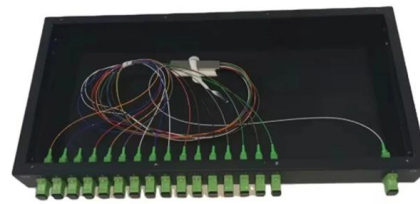

The transmission distance of the butterfly -shaped optical cable

Introduction: The butterfly-shaped optical cable is a type of fiber optic cable that is widely used in telecommunications networks, data centers, and other high-bandwidth applications. It is known for its

Butterfly -shaped optical fiber optical cable

They are called butterfly-shaped due to their unique design, which features a flat shape with two parallel fiber ribbons running down the center of the

How do FTTH butterfly optic cables handle mechanical stress and how

In the realm of fiber optic technology, particularly in the context of Fiber to the Home (FTTH) networks, the performance and durability of cables are paramount. Among the various