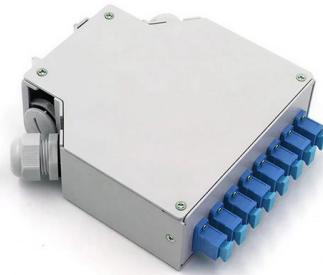

OPGW Single Preformed/Helical Suspension Clamp

Helical Suspension Clamp Set for OPGW will disperse the stress of suspension point to the whole length of helical armor rods; effectively reduce static pressure and dynamic stress caused by Aeolian