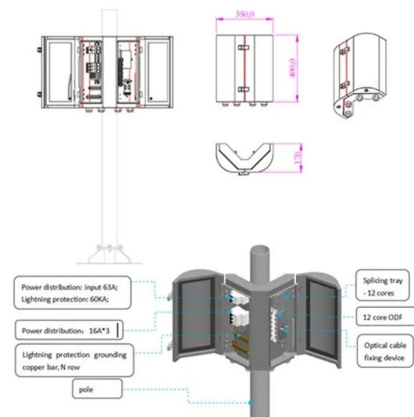

Simply put, an aggregation switch in between functions a bridge between core layer switch and access layer switch. This is also the reason why

2.5G 30-port L3 managed Ethernet switch

Support static and dynamic aggregation to effectively increase link bandwidth, realize load balancing, link backup, and improve link reliability. Support QoS, port-based,

Madagascar Power Strips , Madagascar PDU Power Distribution Units

Madagascar power strips and PDU power distribution units for surface mount, rack mount and general purpose applications. Multiple outlet power strips are manufactured in accordance to Madagascar