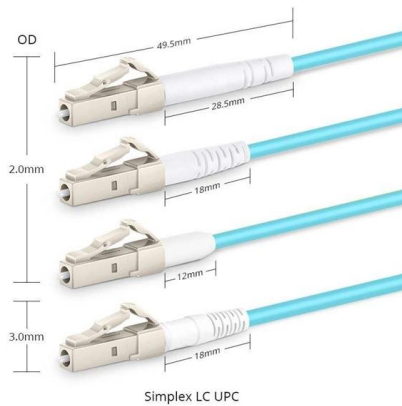

Madagascar Power Strips , Madagascar PDU Power Distribution Units

Madagascar power strips and PDU power distribution units for surface mount, rack mount and general purpose applications. Multiple outlet power strips are manufactured in accordance to Madagascar