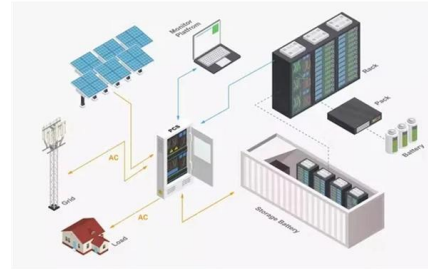

ABB MNS 5 essentials of low voltage switchgear solutions

The ABB MNS® low voltage switchgear platform meets the needs of business in five crucial areas:
- Ease of doing business - Safety - Availability and reliability - Flexibility - Ease of maintenance

Contact Us

For datasheets, pricing, or custom high-speed optical interconnect solutions, please visit:
<https://www.syropy.com.pl>