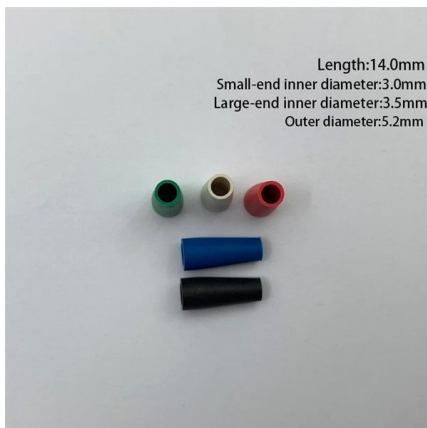

How To Install Outlet Box In Kitchen Island

However, installing an outlet box to power the island can be quite intimidating for those with minimal electrical experience. But there is no need to