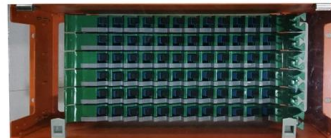

Terminal and Junction Boxes (Ex d) , Explosion Protection

Constructed from corrosion-resistant, copper-free aluminum, the GUB series terminal boxes and junction boxes are available in a variety of sizes and configurations to suit different installation needs.