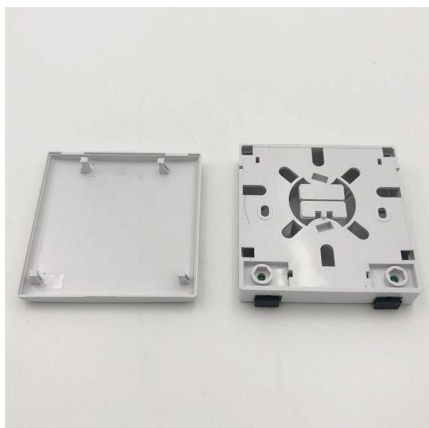

INDRICO Electric Junction Switch Board Multi Outlet

??? INDRICO Electric Junction Box Multi Outlet Power Board with individual Switch Socket with heavy Duty Long Extension Wire Strip Cords for Home is