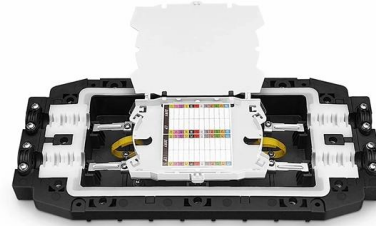

There are a few types of cable trays including: solid-bottom trays, cable channel or trough trays, ventilated trays and ladder trays. There are a large number of cable tray fittings that are made