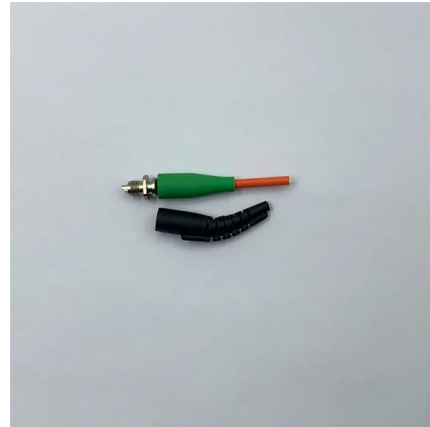

Weatherproof Green IP54 4-Gang Enclosure Box

We have a wide range of outdoor garden accessories at wholesale prices available at CK Electricals, Manchester, UK.