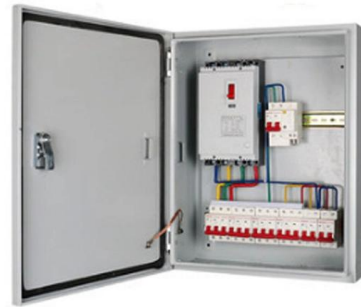

Discover Europe's digital cultural heritage , Europeana

Hier sollte eine Beschreibung angezeigt werden,
diese Seite lässt dies jedoch nicht zu.