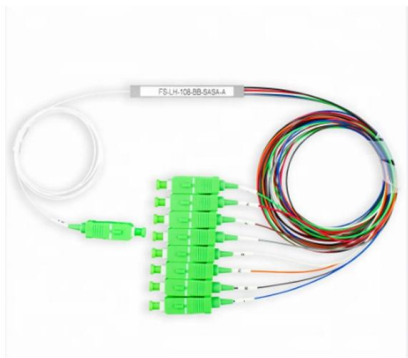

Outdoor Waterproof Enclosure Box - TSM Series Plastic

TSM Series Outdoor Waterproof Enclosure Box are designed to protect electrical components in different environments and industry.