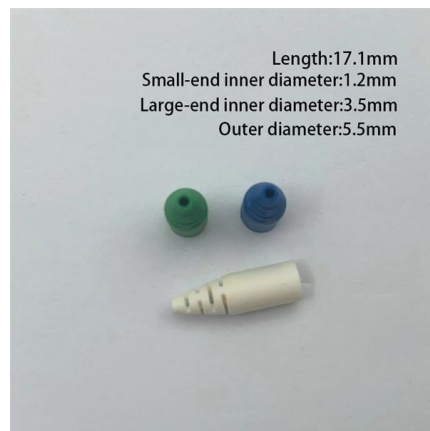

7 Key Features of the Best Waterproof Distribution Box for Ultimate

Essential Waterproof Ratings: Understanding IP Standards for Distribution Boxes When it comes to picking a waterproof distribution box, really getting a grip on IP ratings is super important!