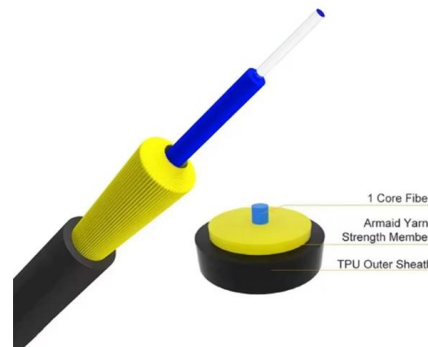

Cable Trays - Dwyers Electrical

Dwyers Online Store - Washing Machines, LCD TVs, Electrical, Tools & Garden. Lowest Price Promise: Buy Online or Reserve and Collect in store.