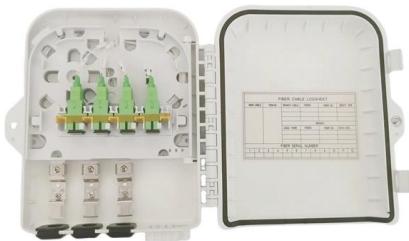

Overview of support systems for cable and equipment

There are six major types of cable supports: cable runway, center-rail systems, cable tray, wire basket, bridle rings or cable hooks, and wireway. Each is designed for