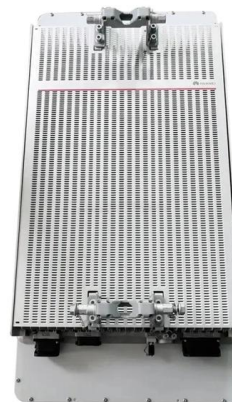

Eaton FlexPDU & HotSwap MBP , EatonGuard

Overview: Eaton provides five different functions for rack power distribution solutions. Two of these functions, FlexPDU and Maintenance Bypass PDU, were created

EATON UPS Hot Swappable MBP IEC 6 3kVA 1U

Experience seamless power management with the EATON HotSwap MBP IEC 6 3kVA 1U Bypass Switch, a robust and efficient solution for your