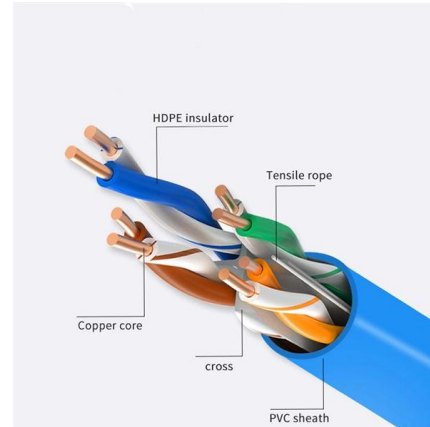

DTVS 8-Way Smart Intelligent Power Distribution Unit

DTVS 8-Way Smart Intelligent Power Distribution Unit (PDU) Hot-Swappable AC 485 Electrical Meter Universal Smart PDU 5.0 (2 reviews)
Complies with EU

Eaton FlexPDU & Eaton HotSwap MBP

Power distribution The no hassle solution for improving availability and adding flexibility for single phase UPSs.

Contact Us

For datasheets, pricing, or custom high-speed optical interconnect solutions, please visit:
<https://www.syropy.com.pl>