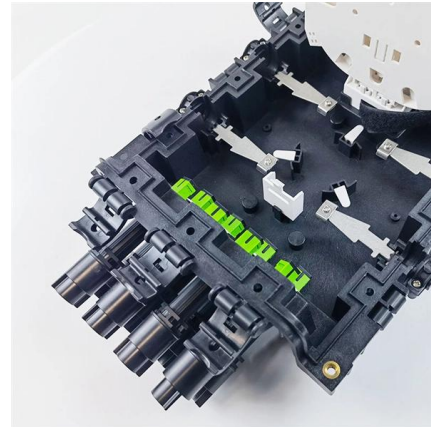

IP65 Distribution Box SHA Series

The IP65 Distribution Box is available in a comprehensive range of sizes, from 4-way to 54-way configurations, to meet a variety of distribution needs. Its rugged IP65

Power distribution unit with hot-swappable module and power

A power distribution unit includes a power input terminal, a main body, plural power-providing units, a coupling module and a hot-swappable module. The plural power-providing units are installed on the