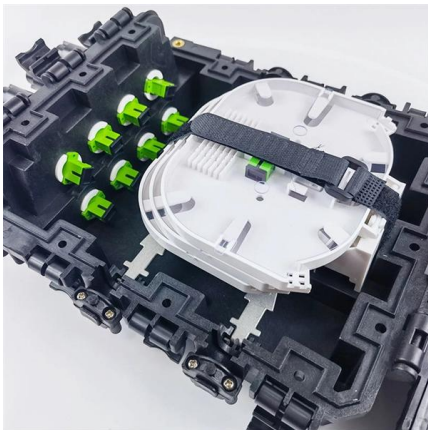

Modules 32A, 300V, 3-Phase

Modular PDU With Hot-Swappable Power Modules 32A, 300V, 3-Phasey Wholesale Smart and secureThe rapid spread of digitalisation across all industries has forced companies to act quickly and