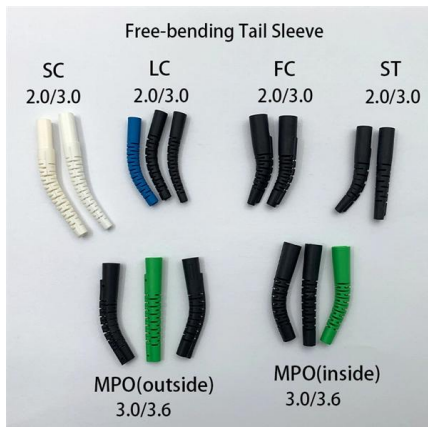

Modular Power Distribution

Comprised of a UL listed "touch-safe" backplane with up to 72 poles of 3-phase power and hot-swappable power distribution modules, all engineered into the world's smallest footprint for power