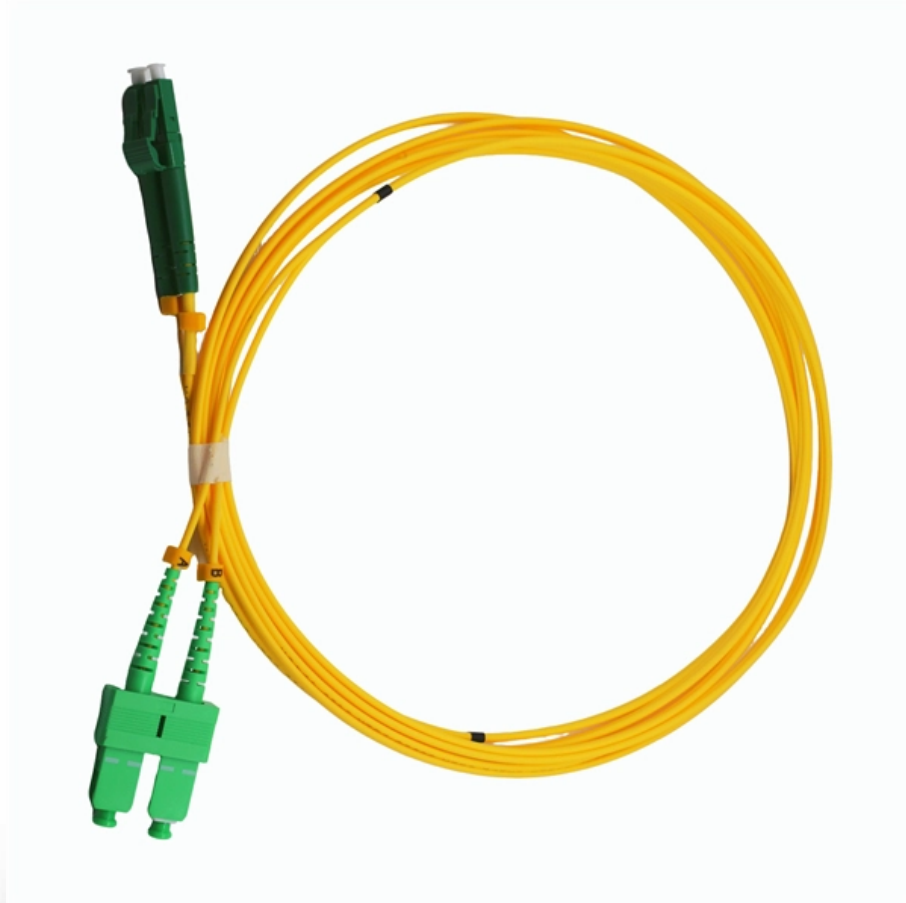

Lithuanian Communication Power Supply Cabinet 1MWh Solution