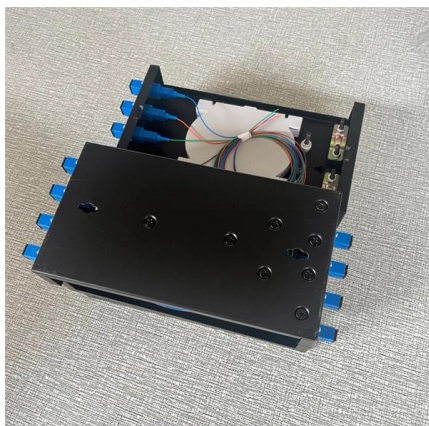

Power Supply Cabinets

Power Supply Cabinets Power Supply Cabinets Raycap's cabinet solutions for LTE-/5G antenna locations offer the highest reliability to effectively support mobile