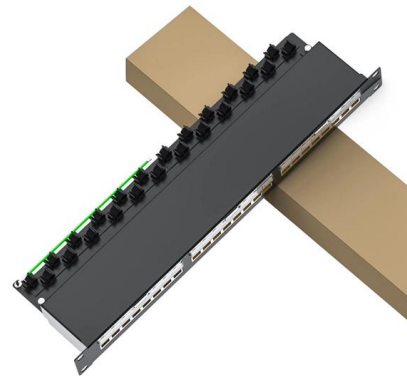

Lithuanian heavy industry energy storage cabinet supplier

Lithuanian energy storage cabinet manufacturer Energy cells will install four energy storage facilities with a capacity of 50 MW and power of 50 MWh each at transformer substations in Vilnius, Siauliai,

Lithuania Mobile s communication base station energy storage system

Discover the power of our Hybrid Energy Mobile Wireless Station, offering seamless, energy-efficient telecom base site solutions. Designed for versatility with solar, wind, and diesel