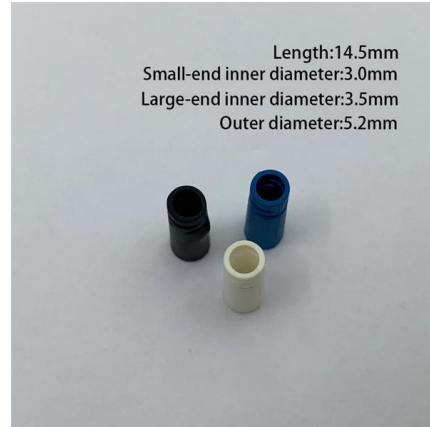

10 Best Router For Sonic Fiber in 2026 Review

Introducing the ultimate companion for your high-speed internet connection - the best router for Sonic Fiber. In this comprehensive review and

SFP Transceiver Optical Fiber Single-Mode LC 1000Base-BX

One LC port in 1000Base-BX single-mode fiber Fiber distance support up to 40 km Wavelength Division Multiplexing (WDM) technology uses a single fiber link to transmit data over separate wavelengths

What Is an ONT & How Is It Used in Fiber Networks?

An ONT links your home to your ISP's fiber network. It delivers fast, stable internet by translating light into data. See how it works and why it matters.