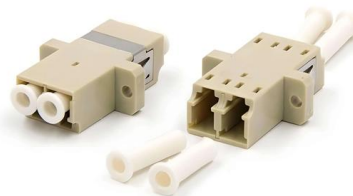

Limin Cable Tray

✓ Panda PM Fiber Armored Patch Cord - 3.0mm

✓ ER>30dB/25dB

✓ Own factory, MOQ 1 piece

Limin Cable Tray

Cable Trays , RS

Cable trays are a type of cable management system used to support and organize electrical cables and wires in commercial, industrial, and residential settings.

Cable Tray and Reels , Wire and Cable Management

Fast installation with dependable support. Everything you need to build a cable management system, including Cablofil wire mesh cable tray, ladder cable tray,

Brochure_CheminsDeCables_EN

QATAR Seico cable ladder - Umm Lulu Phase 1 Development Project ADMA/OPCO - UAE Swifts metal cable tray & cable ladder The various ranges of cable trays have been specially designed for your

Cable trays Aluminium

Marine-grade aluminium cable trays for safe electrical installations with worldwide delivery and support.

marine kabelrinne Hersteller

Eine Kabelrinne für die Schifffahrt ist ein spezielles Strukturelement, das elektrische Leitungen und Verkabelungssysteme unter maritimen und Offshore-Bedingungen trägt und anordnet. Diese