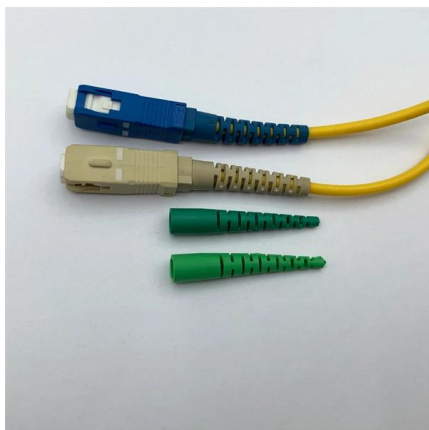

ApexR0Xp Power Distribution Box R2

The R0xP Power distribution box powers the 0.1 CFM ApexRp without requiring an extra cable, providing a convenient solution. in a single package. Lighthouse Worldwide Solutions reserves the