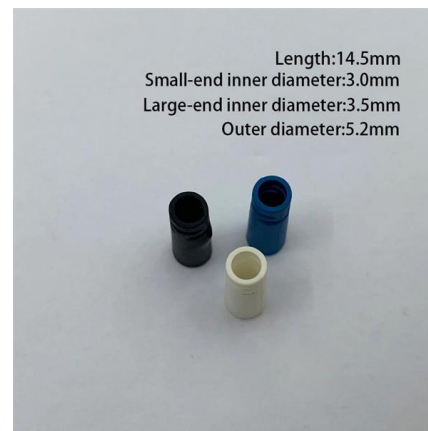

ApexR0Xp Power Distribution Box R2

The R0xP Power distribution box powers the 0.1 CFM ApexRp without requiring an extra cable, providing a convenient solution. in a single package. Lighthouse Worldwide Solutions reserves the