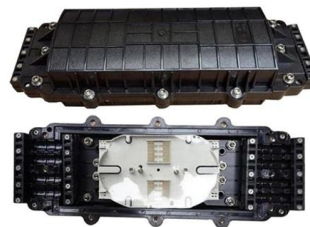

Elektroinstallationen

FTTH Hausinstallationen und Businessinstallationen / Kabelverlegung, Schrank - Schrankverbindungen, Patchpanel, Spleissarbeiten,