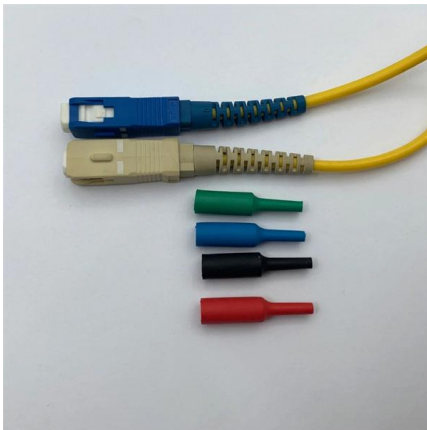

Expert Fibre Optic Splicing & Installation , FTTH & FTTX

Fibertech provides professional fibre optic splicing, FTTH, and FTTX installation services for fast, reliable, and high-performance network connectivity.

Elektroinstallationen

FTTH Hausinstallationen und Businessinstallationen / Kabelverlegung, Schrank - Schrankverbindungen, Patchpanel, Spleissarbeiten,

Relay Upgrades and Replacements , ITS

Relay upgrades and replacements allow you to replace your obsolete protection system and take advantage of the advancements in protection technology without the expense of installing new