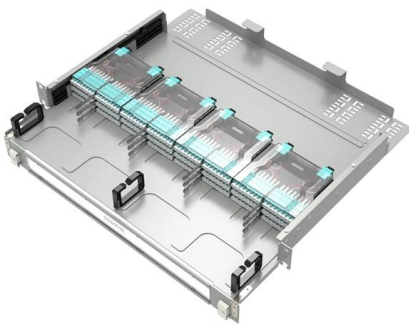

Building connection

Building connection LKW, the country's utility provider, will connect every residential and commercial building at a reasonable location with a building entry point (BEP) and fibre optic connection cable.

Fiber To The Home Network Design

Fiber broadband design using FTTH Within each of these we will discuss design options that have been proven successful in the real world. We will look at how to

OLT and ONU Installation Practices: How to Deploy

Planning your network, selecting the OLT and ONU, installing and ensuring maintenance help you build a good FTTH (Fiber-to-the-Home) network.