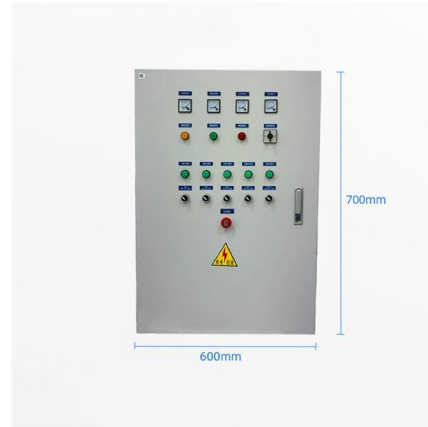

The FOA Reference For Fiber Optics

Fiber broadband using FTTH Preterminated or prefab cables became popular when FTTH service providers realized that they could eliminate the need for

Contact Us

For datasheets, pricing, or custom high-speed optical interconnect solutions, please visit:
<https://www.syropy.com.pl>