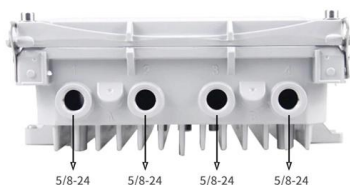

Patch Panels , Leviton Network Solutions

Leviton offers the industry's largest selection of high-quality copper and fiber optic patch panels to support the latest technologies and provide ideal configurations