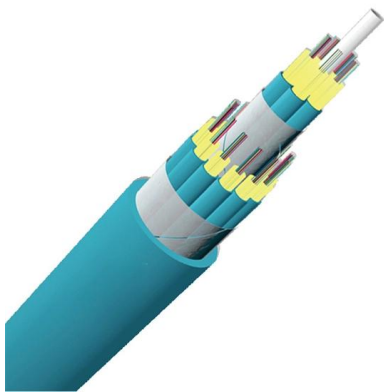

### Medusa subsea cable to land in Libya

The pan-Mediterranean Medusa subsea cable is to land in two locations in Libya. The Medusa Submarine Cable System this week announced a