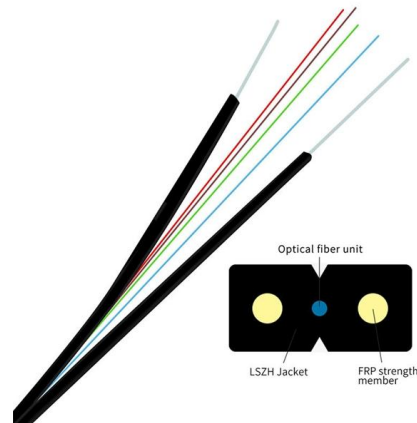

### Medusa subsea cable to land in Libya

The pan-Mediterranean Medusa subsea cable is to land in two locations in Libya. The Medusa Submarine Cable System this week announced a