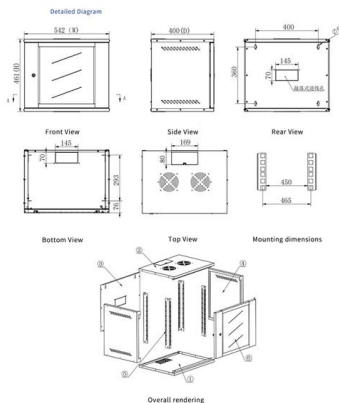

Outdoor junction box, Outdoor terminal box

Find your outdoor junction box easily amongst the 247 products from the leading brands (Fongkit, BOXCO, YOCF,) on DirectIndustry, the industry specialist for your professional purchases.