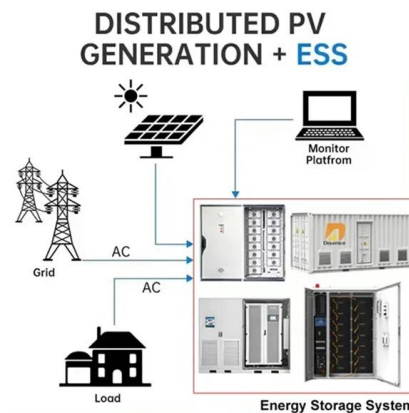

Eurotray Cable Management Systems , Gazaoui Lebanon

Organize your infrastructure with Eurotray cable management systems at Gazaoui Lebanon. High-quality trays and ladders designed for durable power distribution.

SFSP Lebanon , Cable Trays Accessories

SFSP Lebanon Specialized Factory for Steel Products is a leading factory in Lebanon, established in the year 2011 to serve the steel construction products