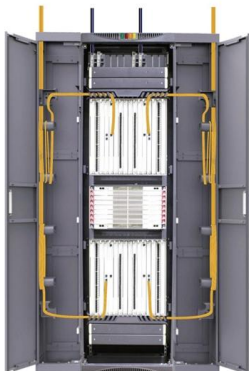

4U Rackmount Servers, Datacenter Servers