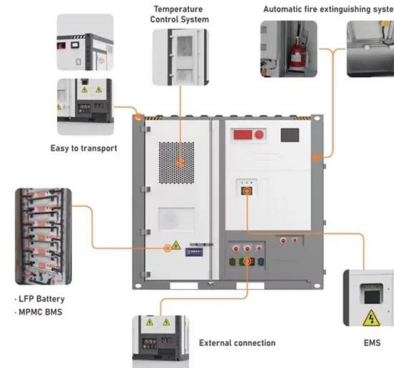

Lebanon Modular Data Center Market (2024-2030) Outlook , Analysis

Market Forecast By Functional module solution (All-in One Functional Module, Individual Functional Module), By Service (Infrastructure Management, Integration & Deployment, Consulting), By Industry