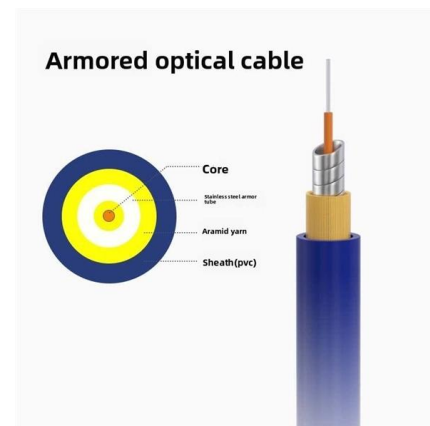

The Modular Data Center Ultimate Guide

A modular data center is a quick, flexible, and cost-effective way to boost your data storage. Using prefabricated modules, these centers are