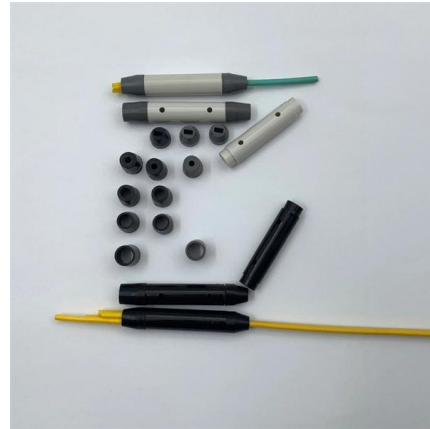

OM4 LC LC Armored Duplex Fiber Patch Cables, 100Gb Multimode 50/125 Corning fiber cores. Crush/Rodent Resistant Armor, LC-LC terminated, OFNR, LSZH, zip

FCD

Armored OM4 LC to LC Fiber Patch Cable 10 Meter , 100Gb Duplex LC LC Multimode Fiber Patch Cable 50/125 Corning optical fiber core/cladding. Ceramic

Armored Fiber Optic Cables

Browse our armored fiber optic cables and patch cables today. We carry OM4 and OM3 fiber optical jumpers, 50/125 10G, 40G, 100G, LSZH rated and more.

Understanding Fiber Patch Cord Types

Comprehensive guide to fiber patch cord types, including LC to LC patch cord and LC to LC multimode fiber patch cord for high-performance networks.

Preterminated Fiber Optic Cable, Armored, 6F,

Fiber cable assembly, armored, multimode (OM4), plenum, tight buffer, 2mm - 18? breakout, LC, LC, simplex, built to specified length, with pulling sheath.