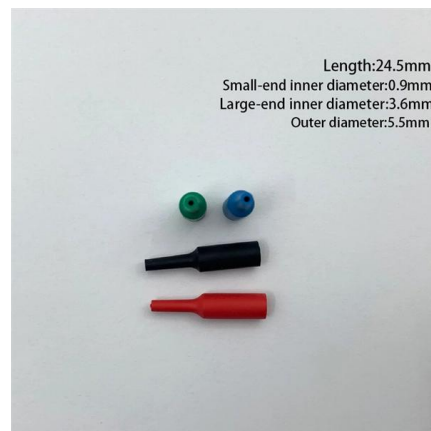

Amazon : Fiber Optic Adapter

4Pcs Visual Fault Locator Fiber Adapter, Fiber Optic Connector, Single Mode 9/125um FC Male to LC Female Hybrid Optical Fiber Converter Adapter Compatible with Optical Power Meter Visual Fault