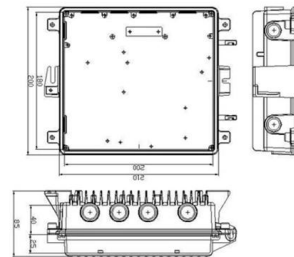

SFP Fiber Optic Connector Types: LC, SC, MPO Explained

Most SFP fiber optic modules use LC connectors, while SC connectors are mainly found in legacy networks and MPO/MTP connectors are used for high-density cabling rather than directly on