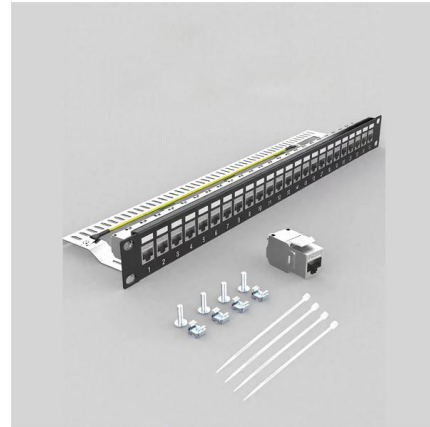

Buy Online LC, SC & FC Fibre Patch Panels

Buy fibre optic patch panels online at Netceed UK, a wide range of SC, LC and FC fibre optic patch panels are available for next day delivery.

LC Fibre Patch Panel , Fibre Optic Patch Panels

LC fibre patch panels designed for fibre splice and patch management. All patch panels are supplied with a cable management kit, cabinet installation is completed using the supplied fixing arms.