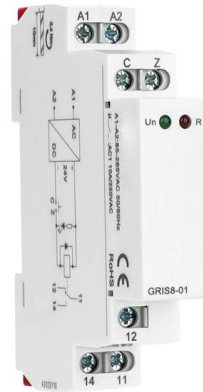

Fiber optic patch cable Uniboot, OM4, LC

The fiber optic (FO) uniboot patch cables from kabelmeister® are used wherever fast and reliable data transmission is required. With their small cable diameter of just 2.4 mm, the cables also offer a very

Amazon : Lc Fiber Patch Panel

1 Pack 24-Strand LC OM3 Multimode Fiber Optic Patch Panel , Rack Mount Enclosure with Splice Trays, LC UPC Couplers & Pigtaills , Compatible with 19-Inch Network Rack Cabinets (12 Duplex Ports)