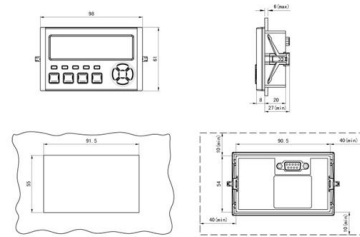

16-Port Fiber Patch Panel, 1U LC-LC, Multimode or

This 16-port 1U rack-mount LC/LC Fiber Optic Patch Panel provides efficient and