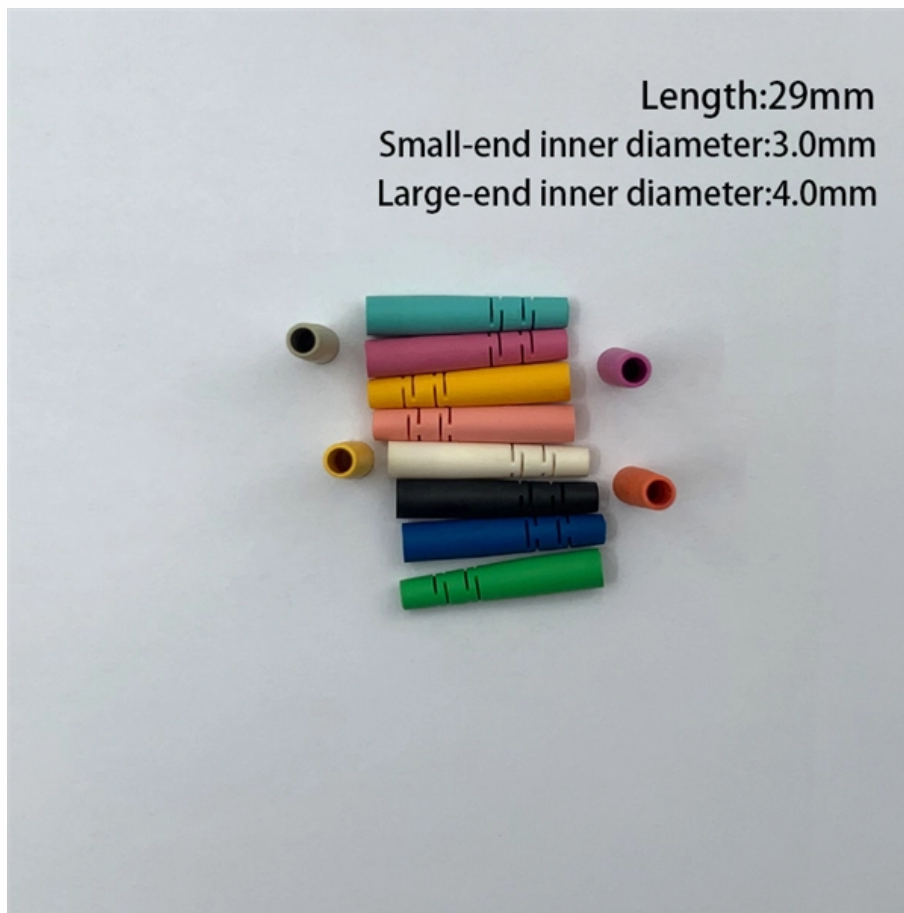

Lc duplex fiber optic patch panel