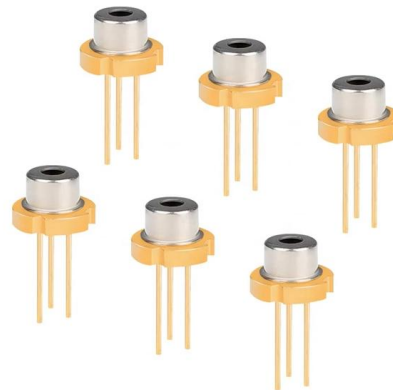

LC Adapter , ScaleFibre Europe

IEC, TIA and FOCIS compliant, ScaleFibre LC adapters integrate seamlessly into high-density panels, fibre cassettes and rack-mount frames. No specialist tooling required.