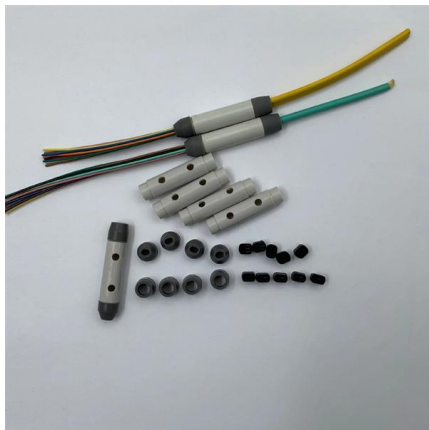

### FTTH Terminal Box 8 Ports Metal, Connector with 8

L-com's LCFTB-108-LCA FTTH Terminal Box comes fully equipped with 8 LC/APC duplex couplers and 16 SM 0.9mm pigtails, making it ready for splicing and

### LOGILINK FB124LC FTTx connection housing, 24x

This housing can be used both as a distribution box in buildings or as a house termination point. The LogiLink fiber optic distribution box is available as an

### 24 Core Fiber Optic Din Rail Terminal Box With 12 Pcs

Product Description 24 core Fiber Optic DIN Rail Terminal Box With 12 Pcs LC/APC Duplex Adapter The din rail termination box comes with 12xLC duplex adapter