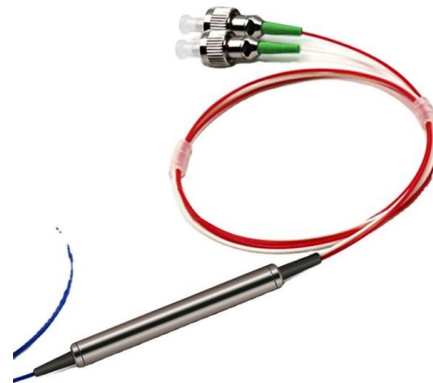

### Buy ATB Boxes LC UPC Adapter

Loaded ATB (Access Terminal Boxes) are pre-equipped enclosures used for managing and protecting fiber optic splices and terminations. Unlike empty ATBs,

### Fibre Access Terminal box indoor / outdoor plastic LC simplex 96 core

Ideal for efficient cable management, quick deployment, and long-term network performance, this fully loaded terminal box delivers a scalable, future-ready solution for large-scale, high-bandwidth fiber

### 24 Core Fiber Optic Din Rail Terminal Box With 12 Pcs

24 core Fiber Optic DIN Rail Terminal Box With 12 Pcs LC/APC Duplex Adapter The din rail termination box comes with 12xLC duplex adapter holes. This splicing