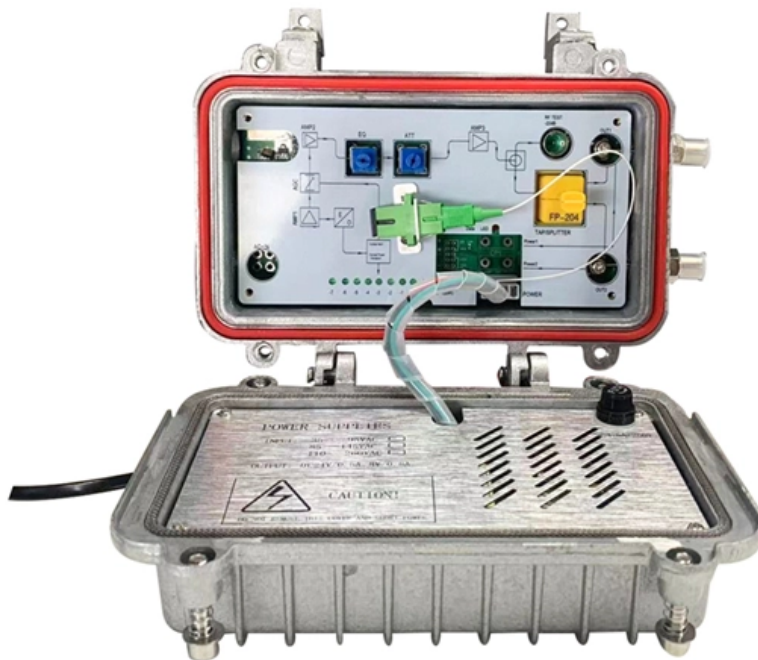

# Lc Fully Equipped Terminal Box

## Lc Fully Equipped Terminal Box

---

### **25-year new lc fully equipped fiber terminal box , 8-48 core full**

Summarize The newly upgraded lc fiber terminal box, now in its 25th year, is fully equipped and has become the preferred choice for enterprise-level optical network deployments. it boasts high