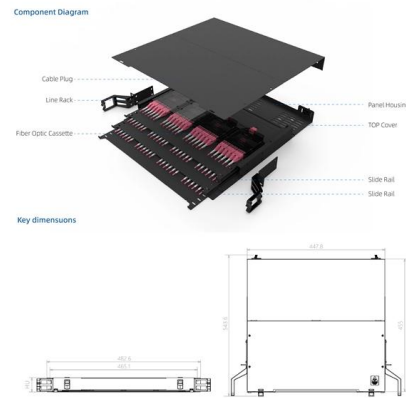

### HAILE 4 Optical Fiber Terminal Box P1-4-LC , 4-Core LC Full

This optical fiber terminal box comes fully equipped with 4-core LC pigtails and splice trays, making it ideal for fiber optic cable termination, splicing, and distribution.

### 12-port sc fiber terminal box + 24-core lc fully equipped

In short, this 12-port sc fiber terminal box, fully equipped with 24 lc connectors, is absolutely a game-changer for boosting your home network experience! don't wait, upgrade your