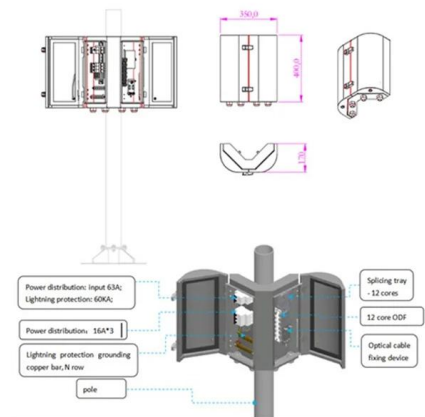

### Distribution Cabinets And Control Panels - MC Communication

At MC Communication, we design and build bespoke Building Automation System panels that seamlessly integrate HVAC, lighting, access control, energy monitoring and other smart-building

## Liebert® RX Distribution Cabinet , Power Distribution

The Liebert® RX remote power distribution cabinet supplies packaged power distribution in the smallest possible footprint, with 400 Amp and 84 poles in one