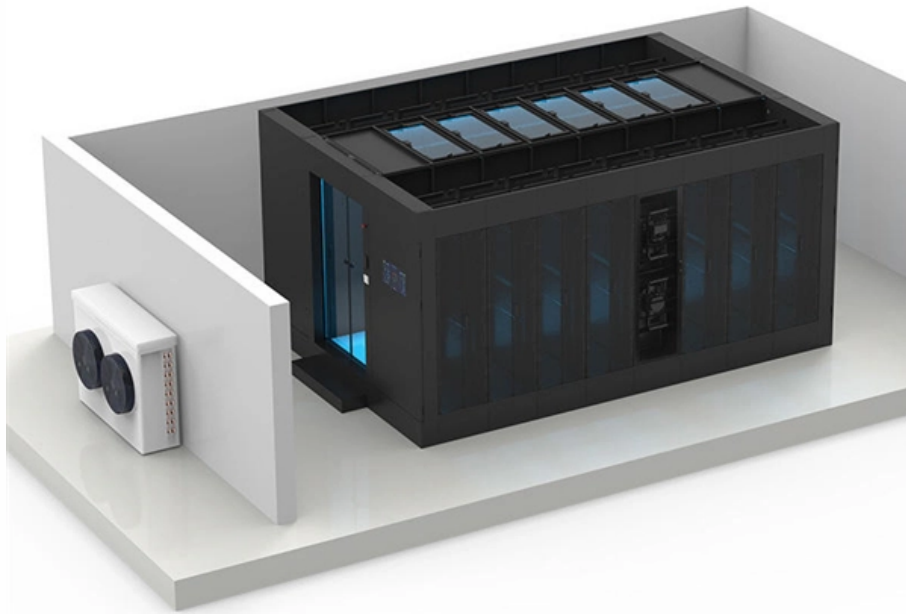

Large-span cable trays near Denmark