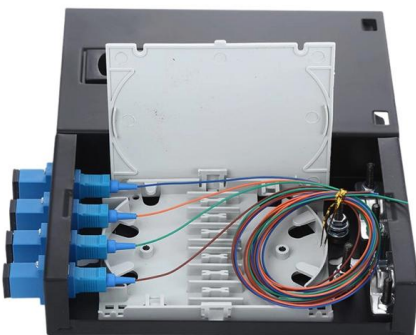

WPR Wide-span Cable Tray , PohlCon - Partner from start to future.

WPR wide-span cable trays easily conduct cables even over large intervals of up to eight metres between fixtures. The weight-optimised wide-span cable trays have high load-bearing