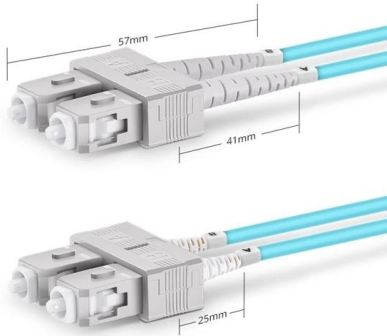

Large Saw Distribution Box

Duplex SC UPC