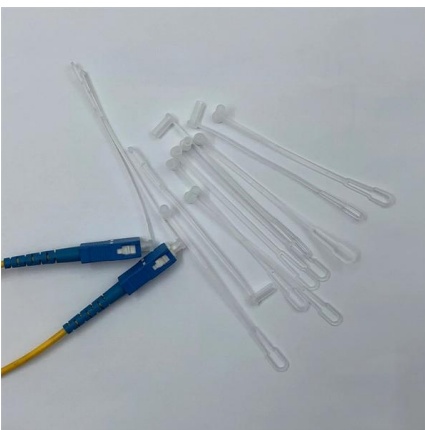

GJS-24-D(PLC) 24 Cores SC Fiber Optic Joint Closure

GJS-24-D (PLC) 24 Cores SC fiber optic joint closure is a kind of small junction box that is used to join the fiber bundles and protect them during cabling installation,