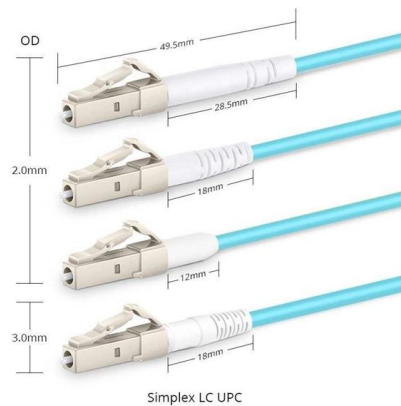

OPT-308 FTTH 4 cores Fiber Termination Box This box is used as a termination point for the feeder cable to connect with drop cable in FTTH communication network system. It intergrates fiber splicing,

FTTH Indoor 4 Core Fiber Termination Box , Advanced

The 4-core fiber termination box provides a stable, protective joint between optical

PNGKNYOCN 4 Port Fiber Optical Terminal Junction

The 4.4-core FTTH fiber optic distribution box is an interface device for connecting trunk optical cables and distribution optical cables outdoors, corridors or indoors.

96 core fiber optic cable joint box

Shop our 96 core fiber optic cable joint boxes for reliable telecom infrastructure. Durable, waterproof, and available in various sizes for your needs.

4 Port SC Fiber Termination Box, 4 Cores Splice

The 4 port FTTH termination box is a professional enclosure designed to provide a reliable and efficient fiber termination solution for indoor fiber-to-the-home

Optical Fiber Connection Box 24 48 96 Cores Fiber