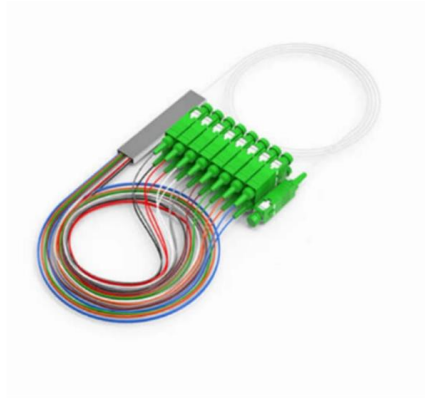

144 cores optical cable junction box fiber splice closure fiber optic

Termination Box, MPO Fiber Patch Cord, Ceramic Ferrule, Optical Splitter, WDM Multiplexer, Fiber Patch Cord 4. why should you buy from us not from other suppliers? Hunan Zhongke Optoelectronic Co.