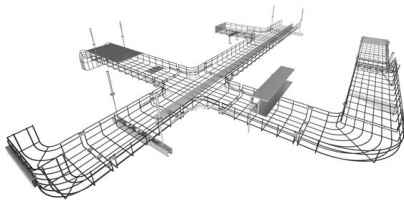

What is a Fiber Access Terminal? Functions, Types, and

This will guarantee stable and reliable performance of the fiber network even in harsh environmental conditions. Cable Management and Organization

FYBOPTWU-24 Duplex Singlemode 48 Port LC Fiber Optic Rack

Amazon : FYBOPTWU-24 Duplex Singlemode 48 Port LC Fiber Optic Rack Mount Enclosure Box + Splice Trays Fiber LC-UPC Kit (Include Pigtail & Couplers), 48 Core LGX Patch Panel Box fits for 19"

8 core fiber optic splice box

An 8-core fiber optic splice closure is specifically designed to protect, organize, and manage spliced fiber optic cables. These enclosures serve as secure housing units where individual optical fibers are