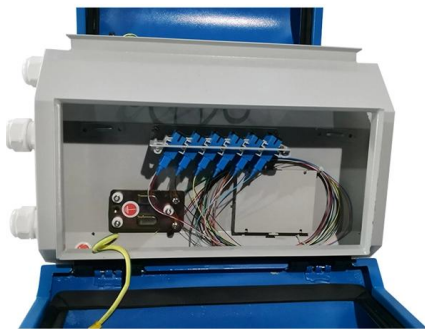

LC type 24-port fiber optic fusion splice box

---

24 Cores Fiber Optic Splice Boxes

A 24-core fiber optic splice box is a protective enclosure specifically designed to house and safeguard the splicing of up to 24 individual fiber optic cables. These boxes are essential components in

Fujikura 99R Mass Fusion Splicer Kit Set for Ribbon Fiber

Fujikura 99R Mass Fusion Splicer Kit Set for Ribbon Fiber Part# FSM-99R12-GO4KIT-A

Mastering the Fiber Optic Splice Box 86 Panel: A Field

Is the Fiber Optic Splice Box 86 Panel suitable for home or small business networks? Yes, when installed correctly in standard 86mm wall boxes, it provides reliable fiber organization and signal

Buy In Bulk Fiber Optic Splice Tray Price 12/24 Cores Cassettes

1U 2U 4U Fiber Optic Patch Panel ODF Unit Splice Tray Price 12 24 48 72 144 288 Core Port Rack Mount Fibra Optica Terminal Box Delivery by Jul 29 US $11.00 MOQ: 50 pieces 185 sold