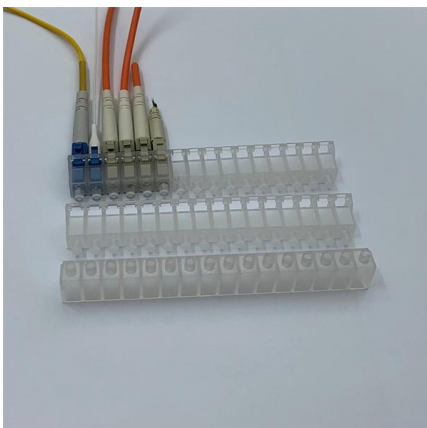

FYBOPTWU-24 Duplex Singlemode 48 Port LC Fiber Optic Rack

Amazon : FYBOPTWU-24 Duplex Singlemode 48 Port LC Fiber Optic Rack Mount Enclosure Box + Splice Trays Fiber LC-UPC Kit (Include Pigtail & Couplers), 48 Core LGX Patch Panel Box fits for 19"