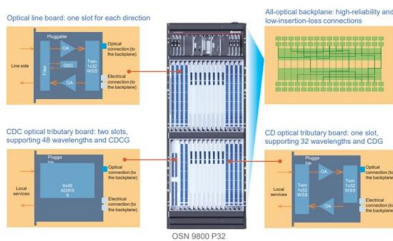

Box,4

Applications: Suitable for FTTH, FTTO, FTTD and local area network. This optical fiber terminal box can place FC, LC adapters. 4-Port Optical Fiber Desktop Box

2 Port LC/APC Duplex FTTH Fiber Optic Terminal Box

FTB86E wall outlet is an indoor terminal applied in the FTTH network to connect

Wall Mounted Fiber Optic Terminal Box w/ 1 Bulk Head

The Wall Mounted Fiber Optic Terminal Box, available at OpticBuilds, is designed for FTTH and ISP broadband installations. Featuring 1 bulkhead for

FTTH Terminal Box 4 Ports Metal, Connector with 4

L-com's LCFTB-104-LC FTTH Terminal Box comes fully equipped with 4 LC/APC duplex couplers and 8 SM 0.9mm pigtails, making it ready for splicing and