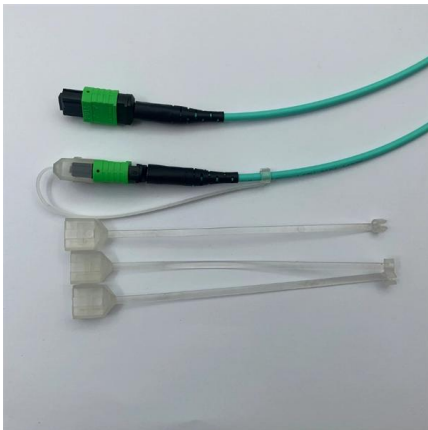

Cable Matters Plenum Rated Duplex OS2 Single Mode Fiber Optic Patch

Cable Matters Plenum Rated Duplex OS2 Single Mode Fiber Optic Patch Cable - 1m / 3.3ft, LC to LC UPC 9/125 OFNP OS2 Fiber Optic Cable Cable Matters Plenum Rated Duplex OS2 Single Mode