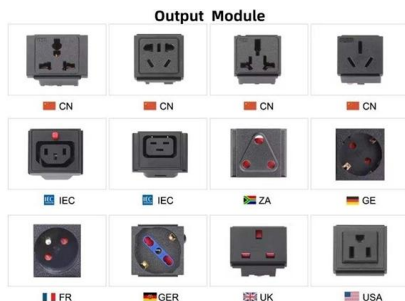

Cables, Adapters, Fiber, Network Add-ons & Tools , Computer Cable

Cables, Adapters, Fiber, Network Add-ons & Tools
This 20m Multimode Duplex OM4 Fiber Optic Patch Cable (50/125) - LC to LC has ceramic ferrules and a 50/125 micron core, this cable is suitable for