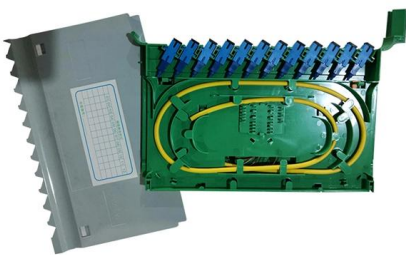

L-shaped cable tray accessories

L-shaped cable tray accessories

Zonon 4pcs 8" L Type Bracket Wire Mesh Cable Tray L

About this item Package: 4 L-shaped wall mounts to securely anchor metal mesh cable trays using expansion bolts (not included); Ideal for organizing cables

Kable Kontrol L Type Bracket - 6" Width

Kable Kontrol L Type Bracket - 6" Width - Wire Mesh Tray Cable Management Rack Cords Organizer Cable Basket, Zinc Plated Steel NEC Approved for Network,

Wall Bracket for 150 mm and 300 mm Wire Mesh Cable

This L-shaped bracket allows you to mount sections of cable tray along the wall of

Cable Tray L-Shaped Wall Bracket

4" Wide Cable Tray L-Shaped Wall Bracket is used to install cable trays to the wall.

Cable Tray L Type Wall Support Bracket

The electro zinc-plated wire mesh cable tray L-shaped wall bracket is an ideal

Cable Tray Accessories, Cable Tray Hangers & Support , RS

Cable trays are components used in the wiring of buildings to support insulated cables and organise them to be hidden from view. They offer an alternative to open wiring or electrical conduit systems