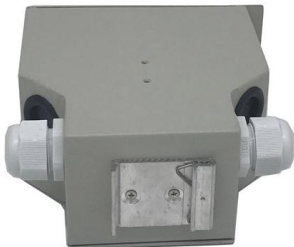

NavePoint Wire Mesh Cable Tray L-Shaped Wall

The L-Shaped Wall Bracket offers the perfect way for mounting

TRIPP LITE L Coupler Kit, L Shaped Coupler Kit for Wire Mesh Cable

By creating a secure connection point between two intersecting sections of cable tray in your server room or data center, you can create L- or T-shaped intersections that guide the direction of cabling to