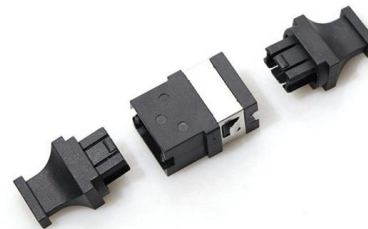

The L-Shaped Wall Bracket offers the perfect way for mounting

TRIPP LITE L Coupler Kit, L Shaped Coupler Kit for Wire Mesh Cable

By creating a secure connection point between two intersecting sections of cable tray in your server room or data center, you can create L- or T-shaped intersections that guide the direction of cabling to

Cable trays

We offer a wide range of cable tray systems to support tubing, electrical cables and instrumentation. Our cable trays are produced in fit for purpose materials like

NavePoint 21/31" Electro Zinc Plated Wire Mesh Cable

NavePoint electro zinc plated Wire Mesh Cable Tray L-Shaped Wall Bracket is the ideal solution for neatly routing and organizing cable. It offers the perfect solution

Wire Mesh Cable Tray Accessory

Wire Mesh Cable Tray Accessory for Easy and Fast Installation Accessories of wire mesh cable tray We can supply all kinds of wire mesh cable tray accessories,