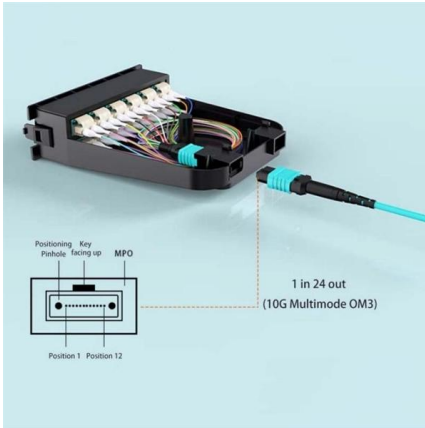

Kuwait Outdoor Cable Tray Support Arm