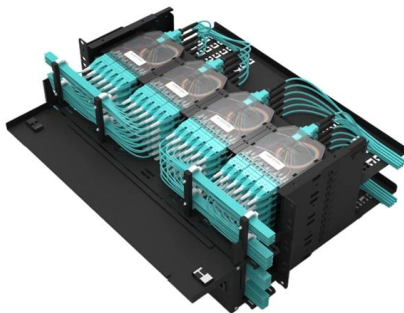

Server contained cold aisle / 47U / 42U / data center

A Contained Cold Aisle is made up of two spans of cabinets equipped with front and rear openwork doors. The central corridor between the two spans of racks is covered by tiles, closed at both ends