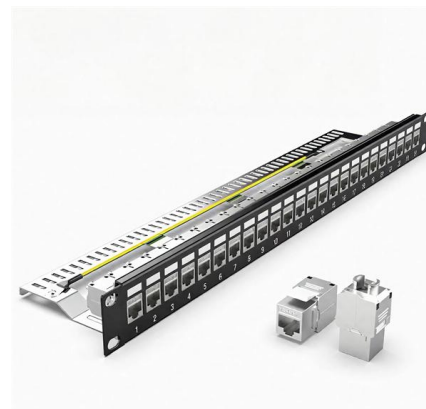

Cold Aisle Data Center Containment 42u 48u

Cold Aisle Data Center Containment 42u 48u, Find Details and Price about Rack Containment 42u Server Rack from Cold Aisle Data Center Containment 42u 48u - NINGBO AZE IMP. & EXP. CO., LTD.

2024 Micro Module Cold Aisle 42U Network Cabinet for Data Center

2024 New Product Micro Module Cold Aisle 42U Network Cabinet for Data Center. ISO9001/ISO14001/RoHS certified. Customized logo. 2400KG static load-bearing., Alibaba