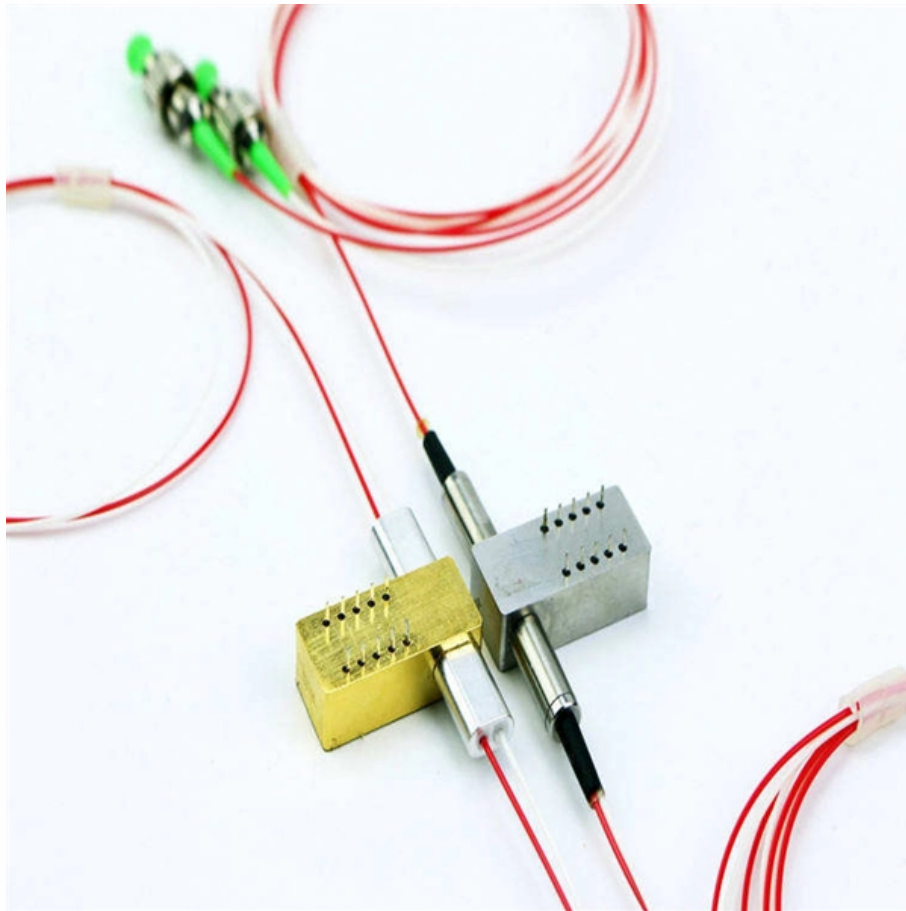

KVM Tri-Screen Switcher

KVM Tri-Screen Switcher

2 Port Triple Monitor DisplayPort KVM Switch

TRIPLE MONITOR 4K 60Hz UHD: DisplayPort triple screen KVM switch supports up to 4K at 60Hz on three monitors for applications like CAD/CAM, video editing and

The Benefits of Display Modes in KVM Switches for

There are five display modes of TESmart's KVM switch products: mirror/duplicate mode, extended mode, split/mixed screen mode, crisscross

KVM Switches and Console Servers , Eaton

Tripp Lite KVM switches allow you to control multiple computers from one keyboard, mouse and monitor.

4-Port USB3.0 4K DisplayPort Triple Display KVMP(TM) Switch

The ATEN CS1964 optimizes your desktop so you can effortlessly manage a triple-display multimedia workstation with instant, user-friendly access to four computers via a single