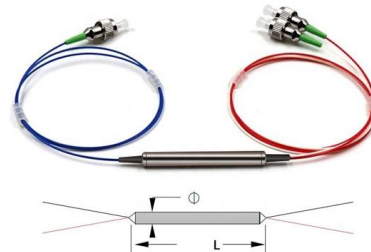

Question

It seems most KVM Switches are set to work with a Desktop PC and another Desktop PC or one laptop. They are also very costly solutions.
Question #1 - Is there a KVM switch that