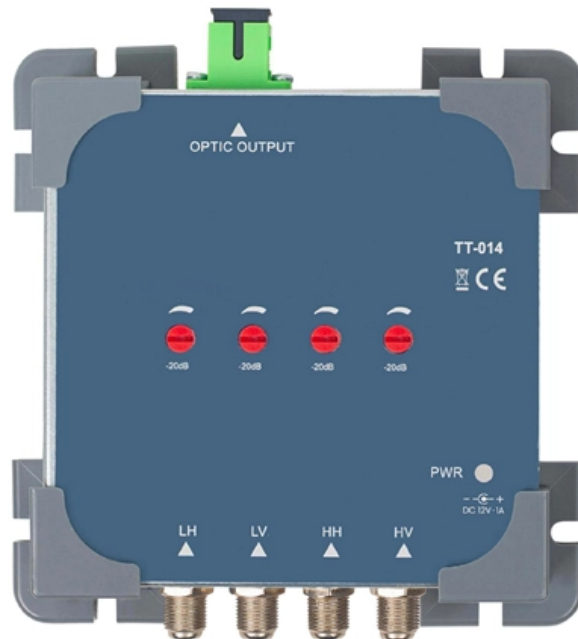

## Overview

---

HSN Code is a hierarchical system of product Classification, you can explore the hierarchy below of HSN code 85176290, the most popular HSN codes used for Kvm Switches. First Eight digits of a HSN Code is 85176290:32-Port Multi-Interface Display Port. Electronic assemblies for electrical apparatus for switching or protecting electrical circuits, or for making connections to or in electrical circuits of heading 8535 or 8536 and for control desks, cabinets and similar combinations of apparatus of heading 8537 (excl. In your letter, dated January 6, 2005, you requested a tariff classification ruling on behalf of APC (American Power Conversion). The merchandise under consideration is a 4-port KVM (keyboard, video and mouse) Switch Model AP9254.