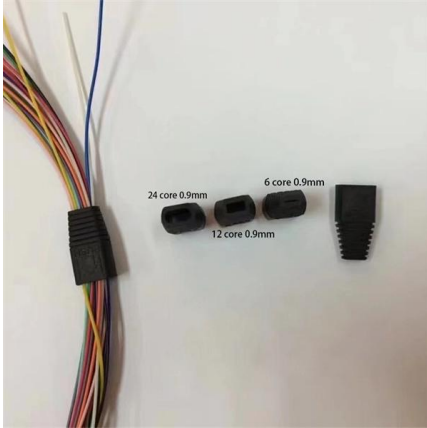

KVM Switcher Rail

KVM Switcher Rail

Best Monitors With Built-in KVM Switch [2026 Guide]

Looking for a monitor with a built-in KVM switch? Check out the best models currently available and everything you need to know about them!

kl1508ai_kl1516ai_lcd_kvm_switch_ds_en_v1 1 dd

The KL1508Ai and KL1516Ai Dual Rail LCD KVM Switches are control units that allow secure access up to 8/16 computers from a single KVM (keyboard, video, and mouse) console. They consist of an

KVM SWITCH

Positioning the switch in the rack Insert the ends of the two rails that are attached to the switch into the ReadyRails assembly and push the switch into the rack.

USB HDMI HDBaseT(TM) 2.0 KVM Extender (4K@100 m)

Dell KVM and KMM Solutions

Rack Support Dell 18.5in LED KMM, 1 U: Ready-Rails(TM) II Toolless mounting for square-hole and unthreaded round-hole for 4 post racks Dell Analog KVM:

Contact Us

For datasheets, pricing, or custom high-speed optical interconnect solutions, please visit: