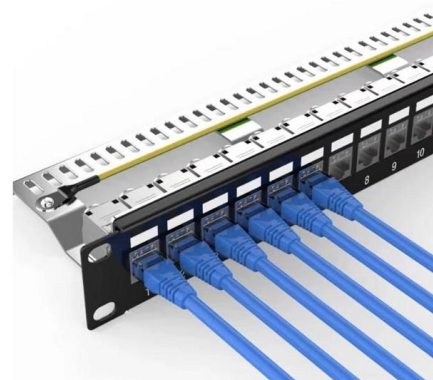

KVM LCD Console Tray and Switch

It mounts on standard 19" rails in any standard server cabinets and enables you to manage a PS/2 or USB server. If you are looking for a way to make your server

Network KVM Switch 1U rails shelf Mounting L Brackets

KVM Network Appliance Switch Mounting L Brackets Rails Ears 42U 19" Rack Cabinet. We specialize in KVM products such as. They can also be