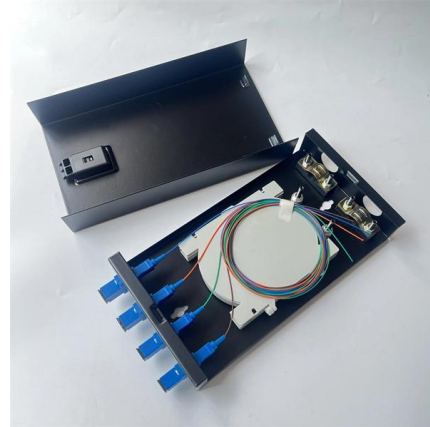

Rackmount KVM Switches

Our rackmount KVM switches provide convenient, rack-mounted control options for single servers or switched options to control the entire server room, including