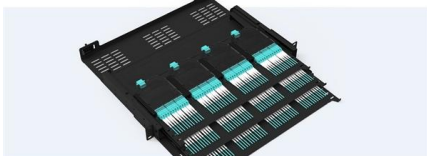

- Standard 19" width
- Max 144 fibers in 1U
- Ultra-High Density Ready

Dual-row, very small & maintain

Lightweight ABS NPO cassette

Premium three-metal with multi coating

Junction boxes

Junction boxes differ from classic wall-mount enclosures in that they have a cover that is firmly screwed on instead of a door. The cover of the junction boxes is