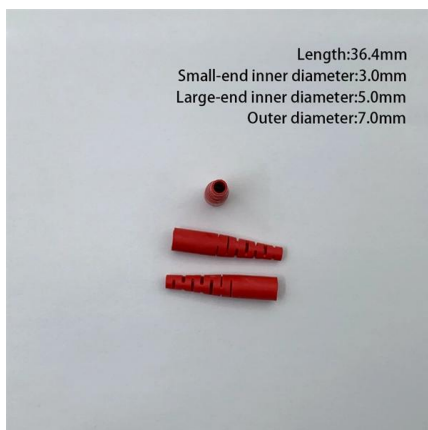

Amazon : Electrical Junction Boxes Metal

Discover durable metal electrical junction boxes in various sizes. Galvanized steel construction for residential and commercial applications.

Length:36.4mm
Small-end inner diameter:3.0mm
Large-end inner diameter:5.0mm
Outer diameter:7.0mm