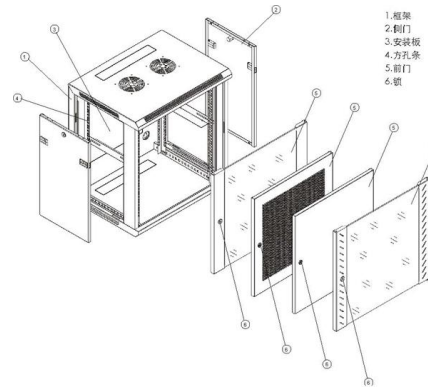

junction box wall plate

480 results for "junction box wall plate" Pickup Shop in store Same Day Delivery Shipping $89.99 - $99.99 reg $139.99 - $169.99 Sale Outdoor Electrical Box - Steel IP66 Waterproof & Dustproof