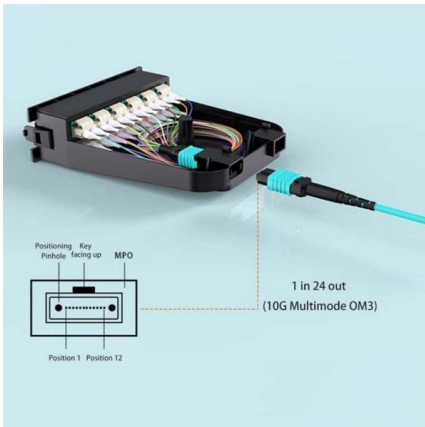

What Is the Difference Between a Distribution Box and a

Conclusion In conclusion, understanding the differences between distribution boxes and junction boxes is crucial for effectively managing electrical

Distribution Box: Types and Functions , Axis-Electricals

A distribution box ensures that electrical supply is distributed in the building, also known as a distribution board, panel board, breaker panel, or electric panel.

Distribution Board vs. Distribution Box: What's the

Understand the key differences between distribution boards and boxes--functions, applications, safety, cost, and when to use each one.