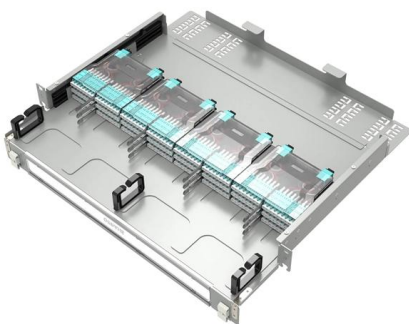

4 Cores Terminal Box

Mounted this 4-core terminal box on a pole for a rural fiber-to-home project. It connected flawlessly with our Huawei HG8245H ONT, and the compact design