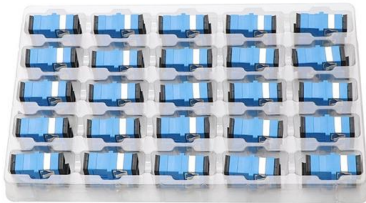

FTB-04 4 Port FTTH panel, Fiber Terminal Box-AOA Tech

FTB-04 is an indoor terminal box called FTTH faceplate or FTTH terminal box, applied in the FTTH network to connect the drop cable and ONU devices through