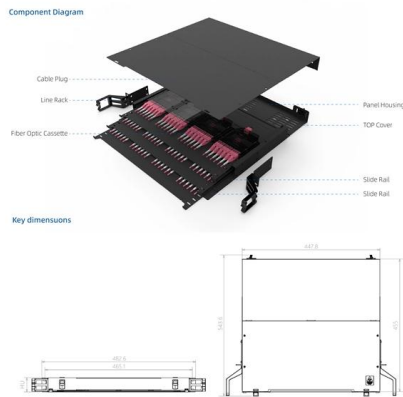

Complete Guide for Power Distribution in Servers, Racks, and Data Centers

A Power Distribution Unit (PDU) is a specialized electrical device designed to distribute power from a single input source to multiple output receptacles, specifically engineered for data center and IT