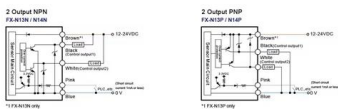

Cable Trays & Ladders INTRALINK TECHNO SDN BHD INTECH

Cable Trays & Ladders INTRALINK TECHNO SDN BHD INTECH FRP Cable Ladder LH Series 152 Ht, LSH Series 152 Ht, LMH series152 Ht, LM Series 152 Ht; INTRALINK TECHNO SDN BHD Genuine

B-Line series Cable Tray Design Considerations

As an industry leader in cable tray, Eaton offers one of the widest ranges of cable management solutions available in the market today with its B-Line series portfolio. With unmatched quality and service, we

Eurostrut Cable Trays , cable tray, cable route and

Cable trays for industrial and marine use. Includes distribution trays, cable routes and NATO-type models. Request a quote directly via our webshop.

Cable Tray Manufacturers & Suppliers in Japan , Trademo

Find and discover Cable Tray manufacturers and suppliers for all products in Japan, featuring details on their shipment activities, trade volumes, trading partners, and more.