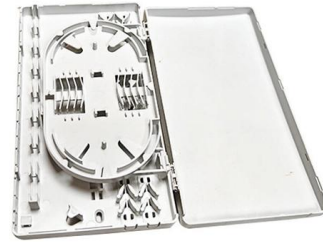

Our cable tray systems securely hold and protect cables and come in many models and sizes, solid bottom and ventilated.