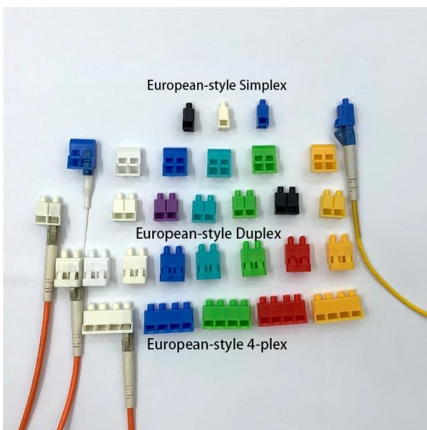

12 Port Fiber Optic Patch Panel

The 12 port fiber patch panel is made of high intensified & insulated material, thus having excellent mechanic performance; it can be pre-installed with different kinds of fiber optic adapters and pigtails