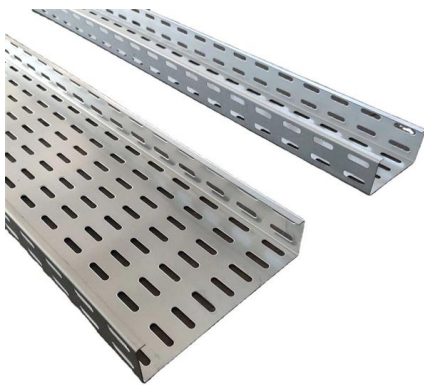

This patch panel is designed to provide a high-density termination point for your

12 Core Fiber Optic Patch Panel

The frame box has cable fixed press block, reinforced core, fixing device, 24 molten core fiber blanks, coiling device. All connecting rack adopts sealed rubber entrance.

UltraSlim 1RU Panel BASE12 96 Fiber

The MPO UltraSlim Panels contain factory-controlled and tested MPO-LC/SC fanouts to deliver optical performance and reliability. Low loss MPO Premium and LC/SC Premium versions are offered

fiber patch panel 12 port

Telhua's 12-port fiber optic patch panel provides the ideal solution for organizing and protecting your fiber connections in data centers, telecom central offices, and

Cisco High-Density Fiber Patch Panel, Simplex, MPO

Features and benefits Cisco's Patch Panel and Specialty Cables enable Day 1 connectivity and a fiber management solution. Patch Panel is a long

OEM 12 Cores Sc Upc ABS Fiber Patch Panel

FIBCONET offers wall-mounted and rack-mounted fiber optic patch panels for managing fiber optic cables. These panels are integrated units designed to