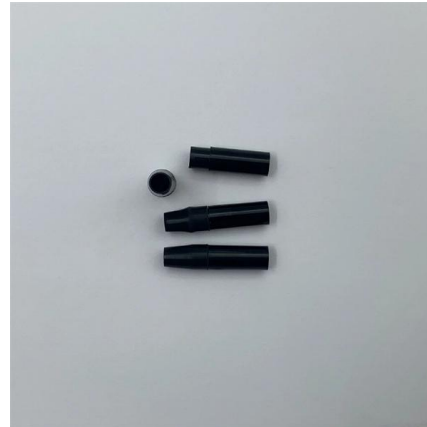

INLINE FIBER OPTIC SPLICE CLOSURE 24 -48

Lay the left fiber in the melting and connecting tray evenly, and fix the winding fiber with nylon ties. Use the trays from the bottom up. After all the fiber has been connected, cover the top layer and fix it.