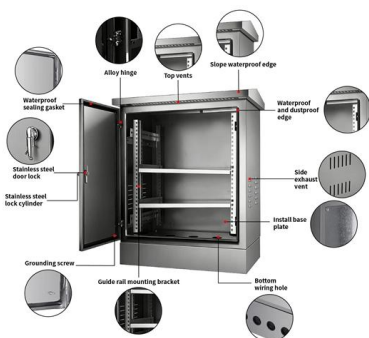

Global Containers Japan - Global Containers